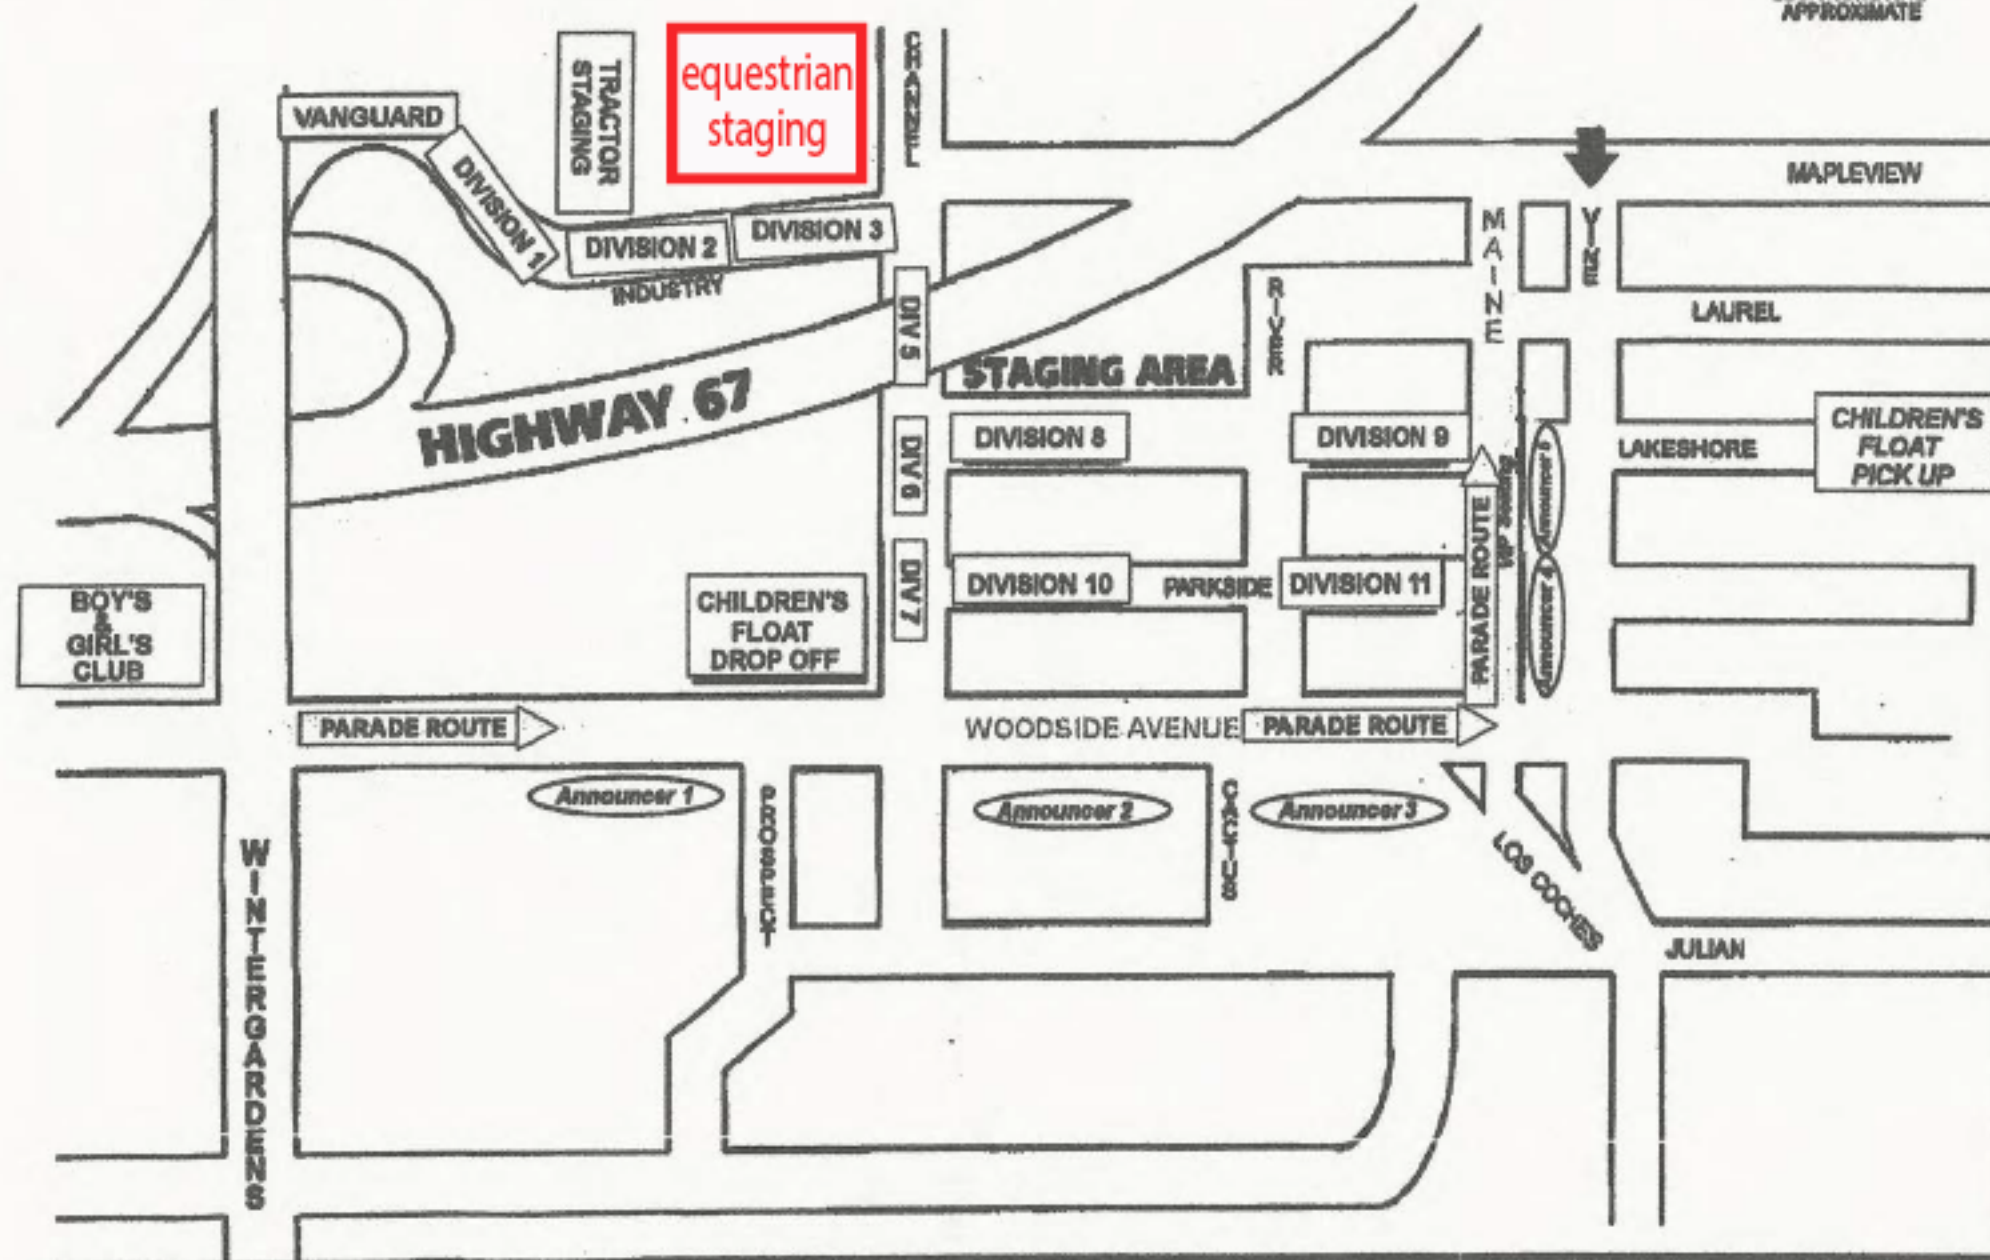

DIVISION
STAGING
MAP

LAKESIDE PARADE

NORTH
MAP NOT
TO SCALE
LOCATIONS ARE
APPROXIMATE

Parade starts at 9:35 am. Equestrian staging gate opens at 7 am. Our photos will be taken as soon as everyone is ready.